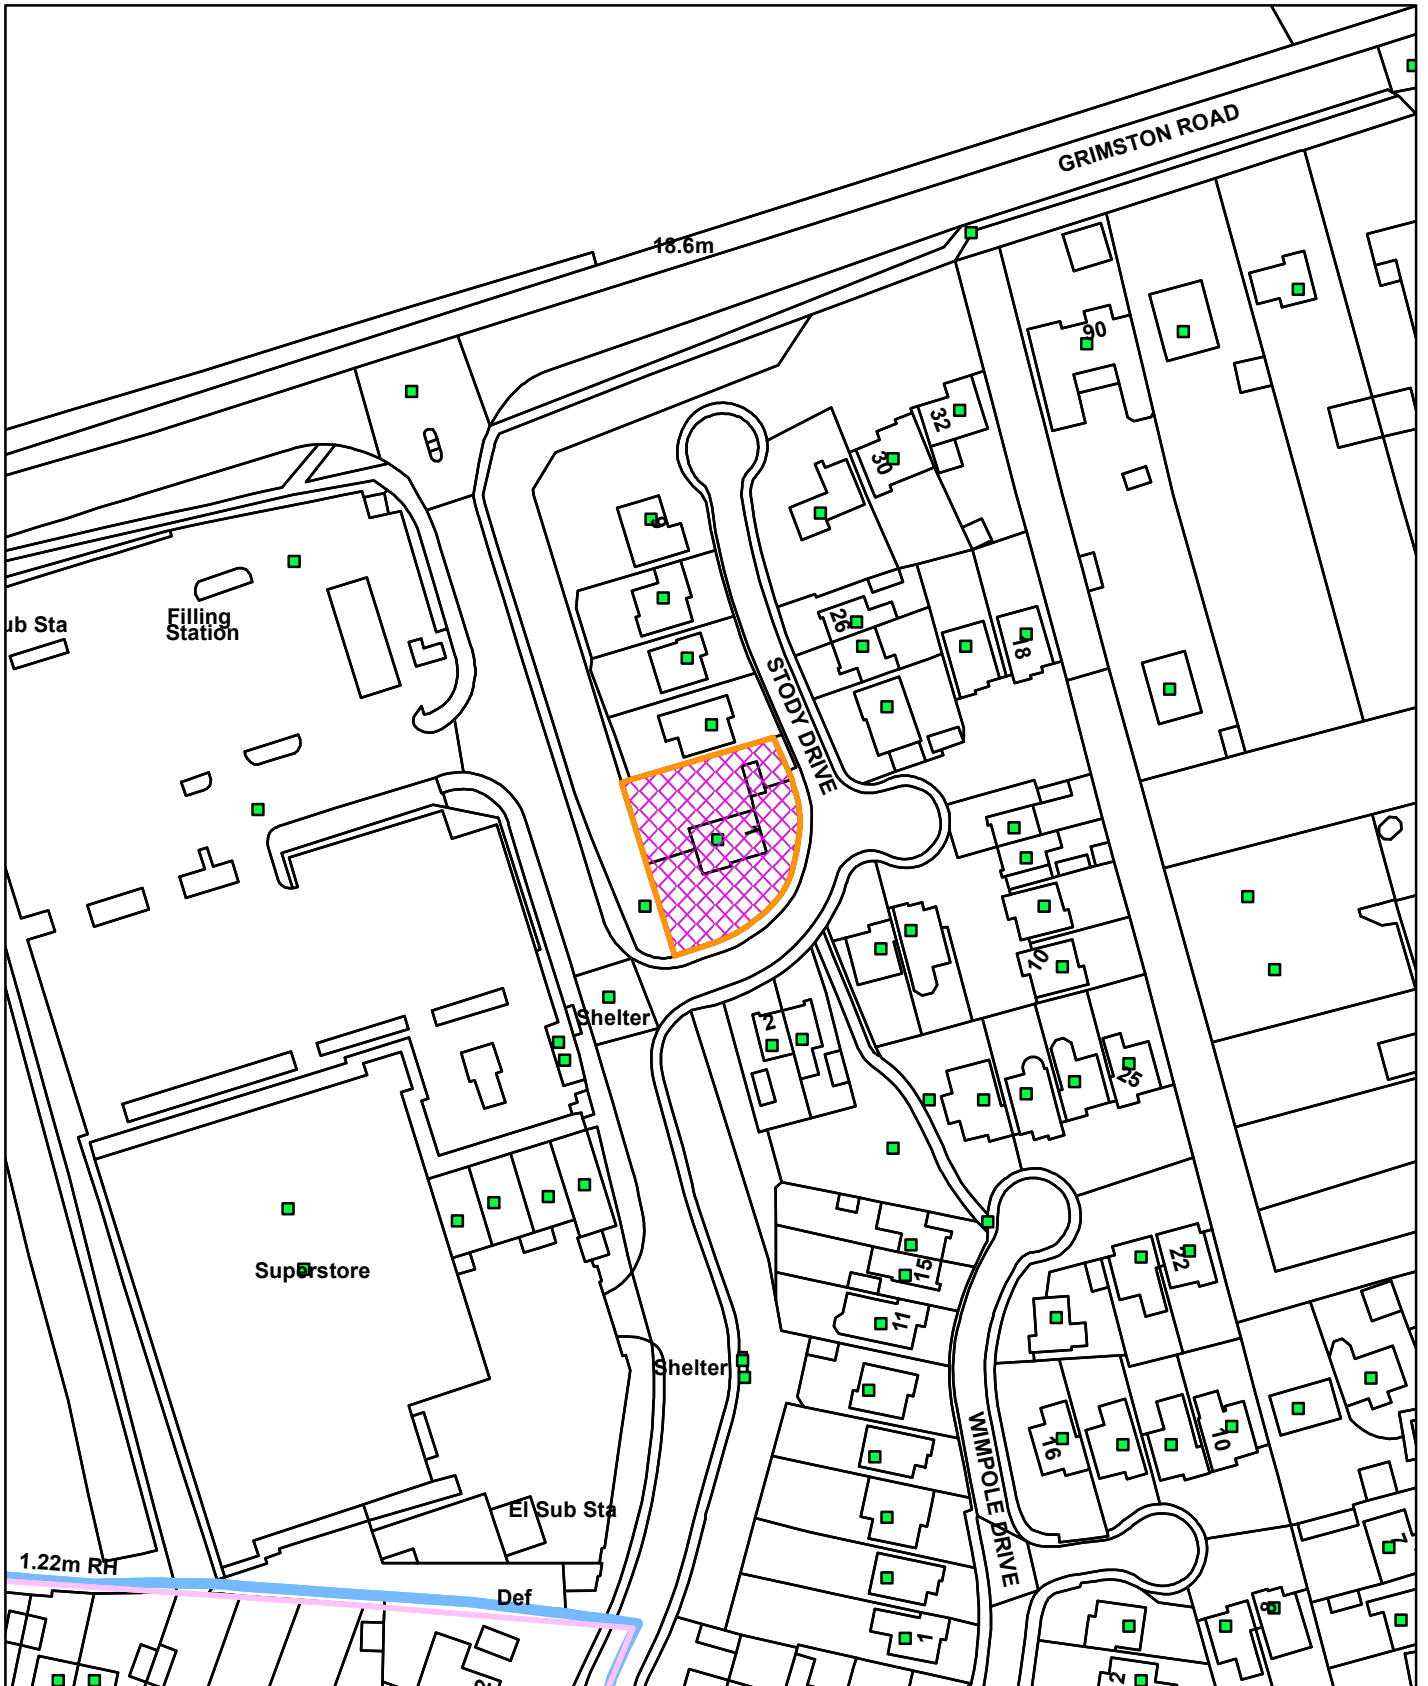

21/01921/F

1 Study Drive South Wootton Kings Lynn Norfolk PE30 3UQ

© Crown copyright and database rights 2023
Ordnance Survey 100024314

22/06/2023